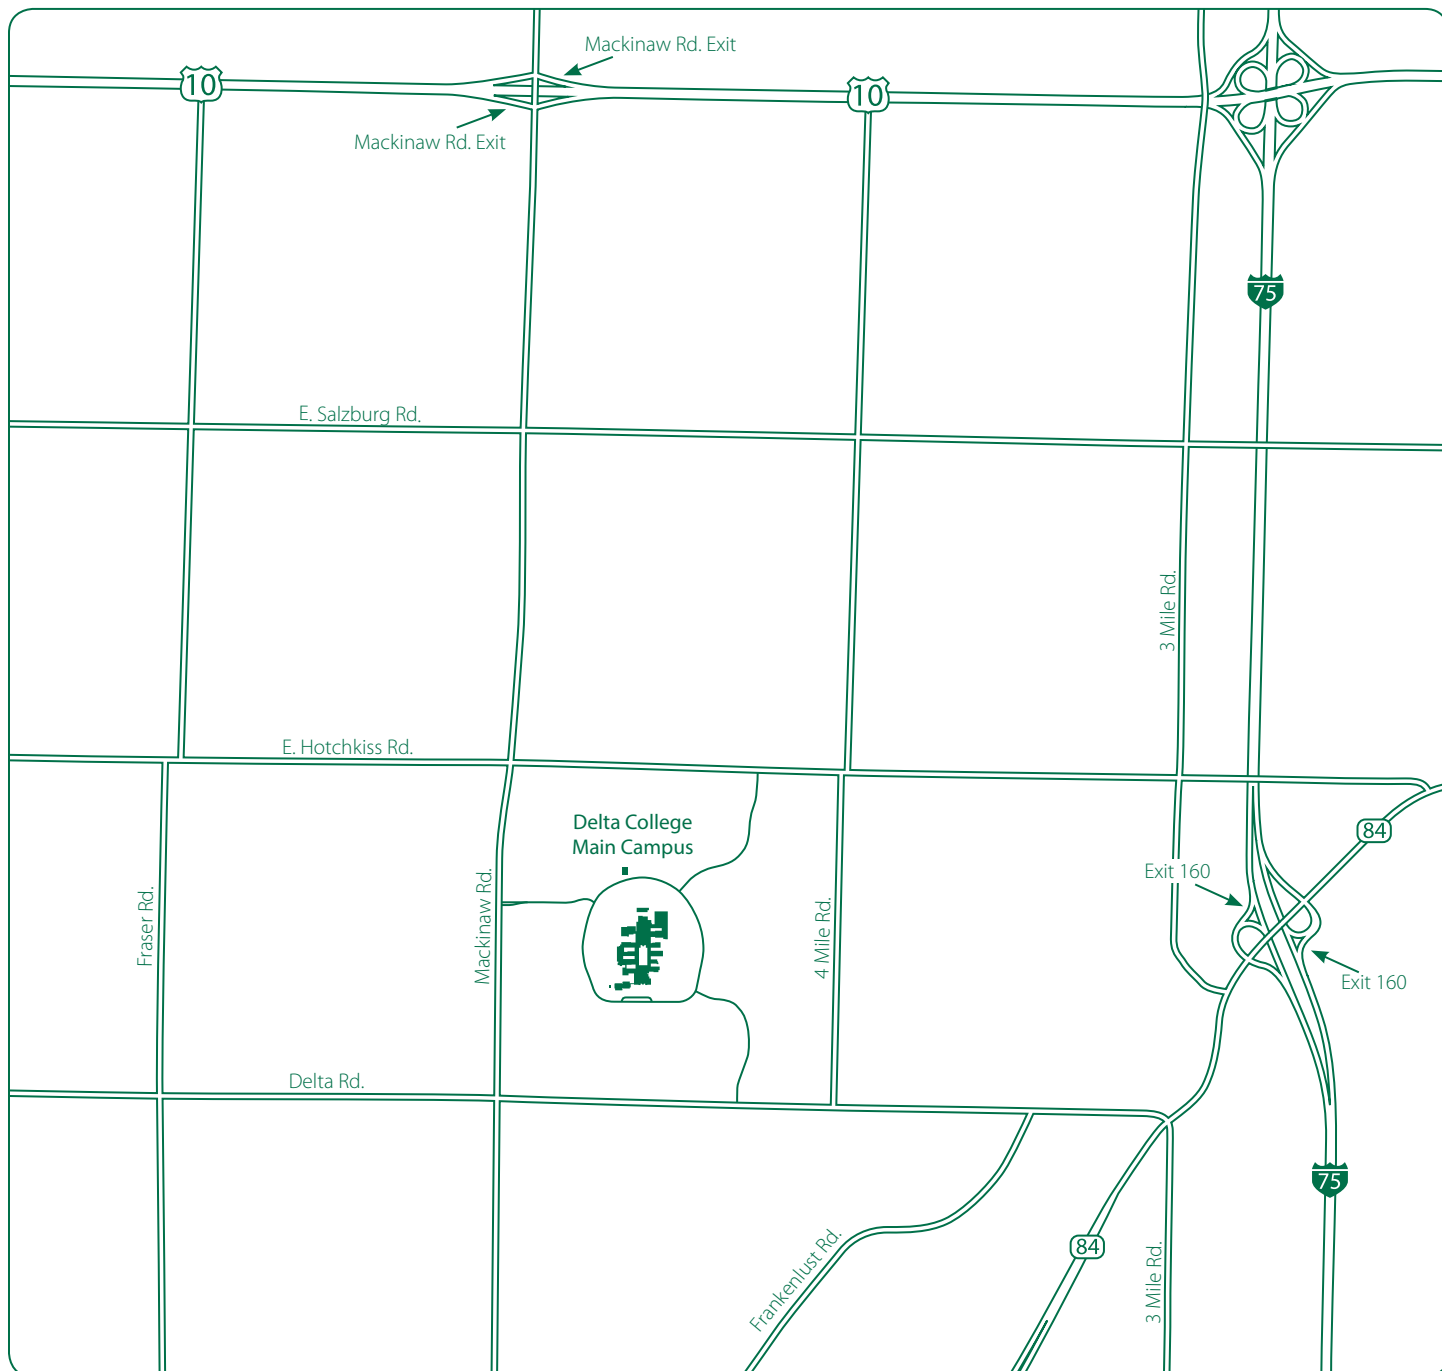

# Surrounding Area

## From US-10

Exit south at Mackinaw Road exit onto Mackinaw Road.  
Travel south 2-1/4 miles, past the blinking light at Hotchkiss Road.  
Delta College entrance is on the left.