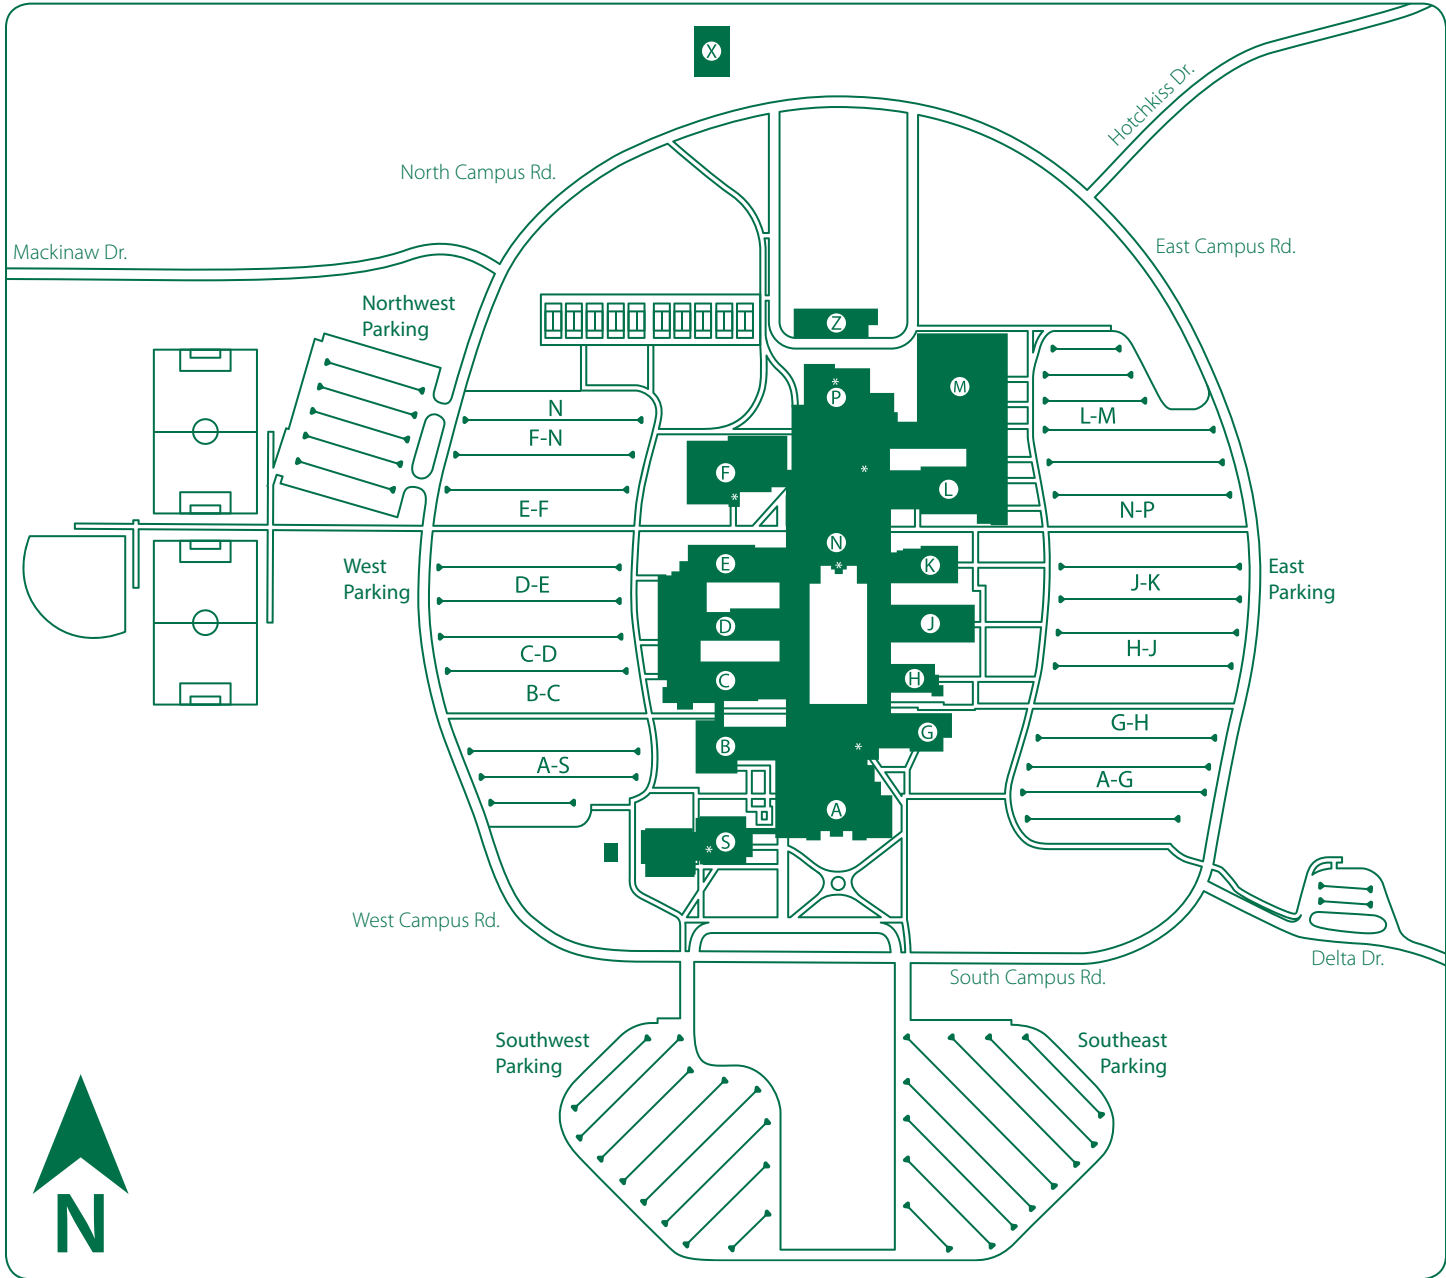

### Main Level (100 series)

Admissions	H wing
Administration	B wing
Board Room	B151
Business Training	H wing
Dental Clinic	F131
Fitness & Recreation	P112
Galleria	S wing
Lecture Theater	G160
Pioneer Gym	N110
Shipping & Receiving	P108

### Courtyard Level (000 series)

Bookstore	N015
Commons Food Court	N005
Radio & TV	A wing

# Surrounding Area

## From US-10

Exit south at Mackinaw Road exit onto Mackinaw Road.  
Travel south 2-1/4 miles, past the blinking light at Hotchkiss Road.  
Delta College entrance is on the left.