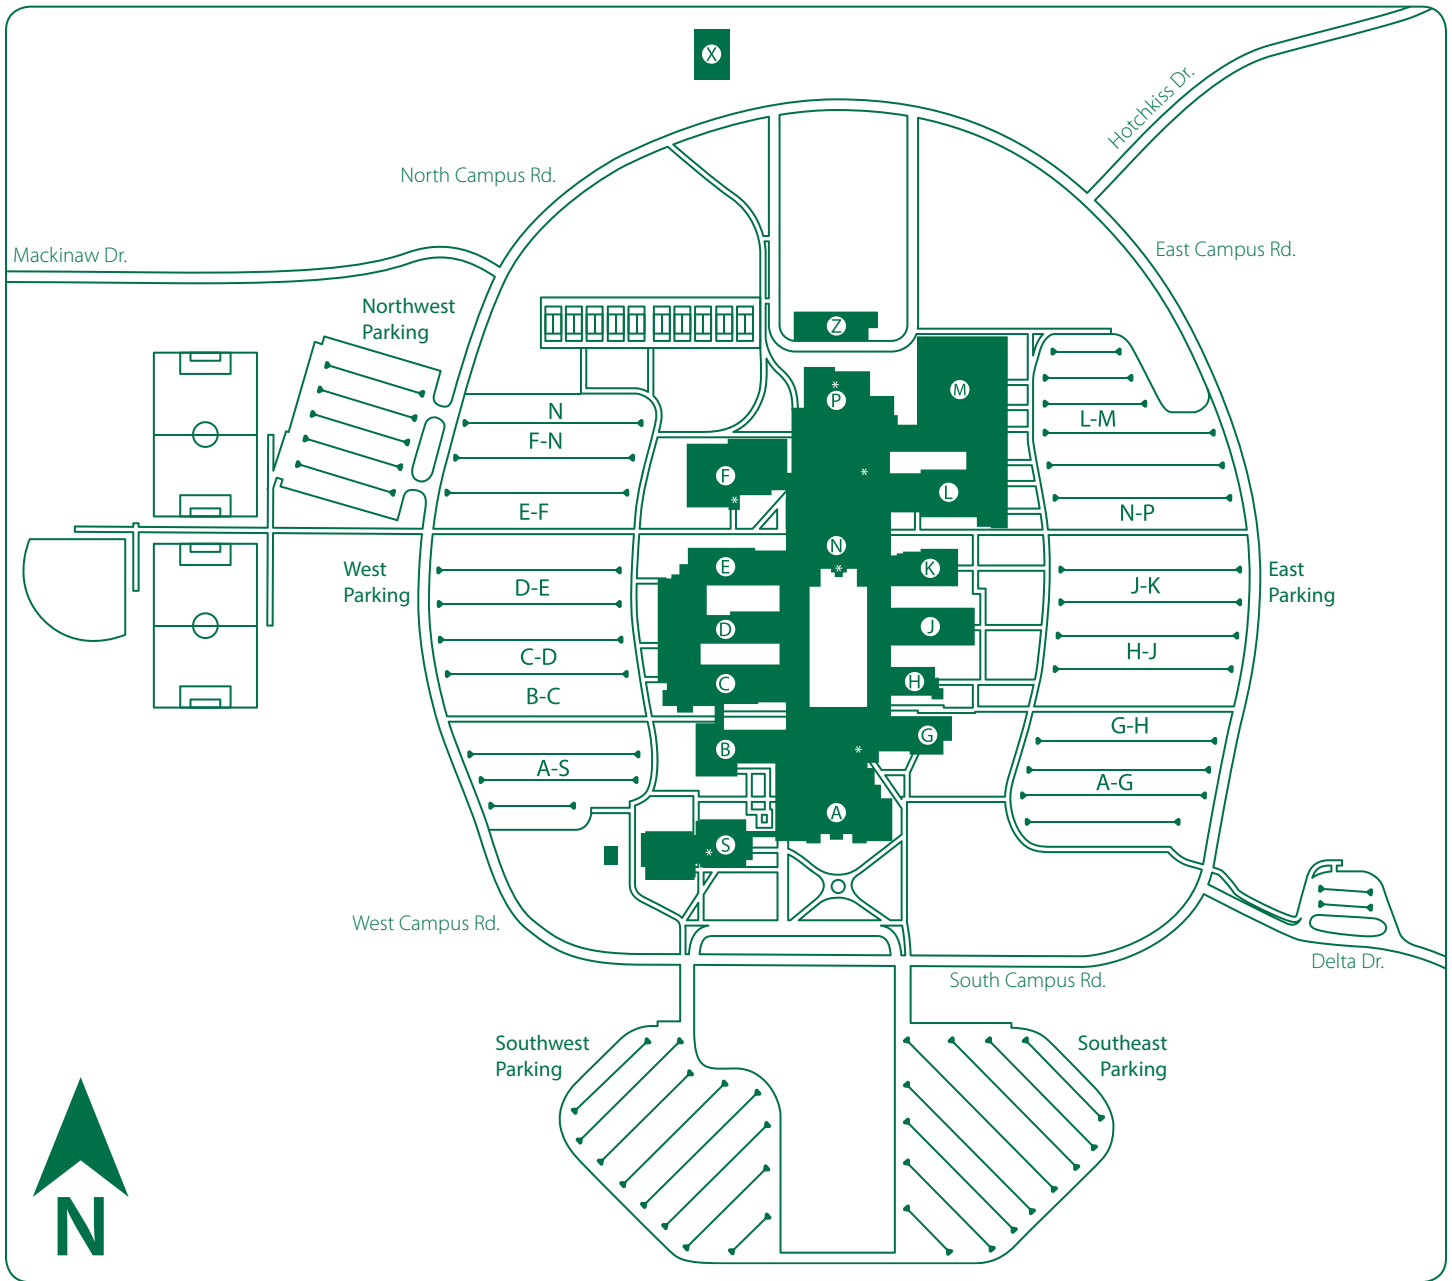

Delta College

1961 Delta Road • University Center, MI • 989-686-9000

Main Level (100 series)

Admissions	D101
Administration	B wing
Board Room	B151
Business Training	H wing
Dental Clinic	F131
Fitness & Recreation	P112
Galleria	S wing
Lecture Theater	G160
Pioneer Gym	N110
Shipping & Receiving	P108

Courtyard Level (000 series)

Bookstore	N015
Commons Food Court	N005
Radio & TV	A wing

Upper Level (200 Series)

Elevator ✖

Rooms and Service Areas are identified by wing letter and level number.

Surrounding Area

From I-75

Take exit 160. Turn south onto M-84.
Travel 1/4 mile to the second traffic light.
Turn west onto Delta Road.
Travel 1-1/4 miles. Delta College entrance is on the right.

From US-10

Exit south at Mackinaw Road exit onto Mackinaw Road.
Travel south 2-1/4 miles, past the blinking light at Hotchkiss Road.
Delta College entrance is on the left.