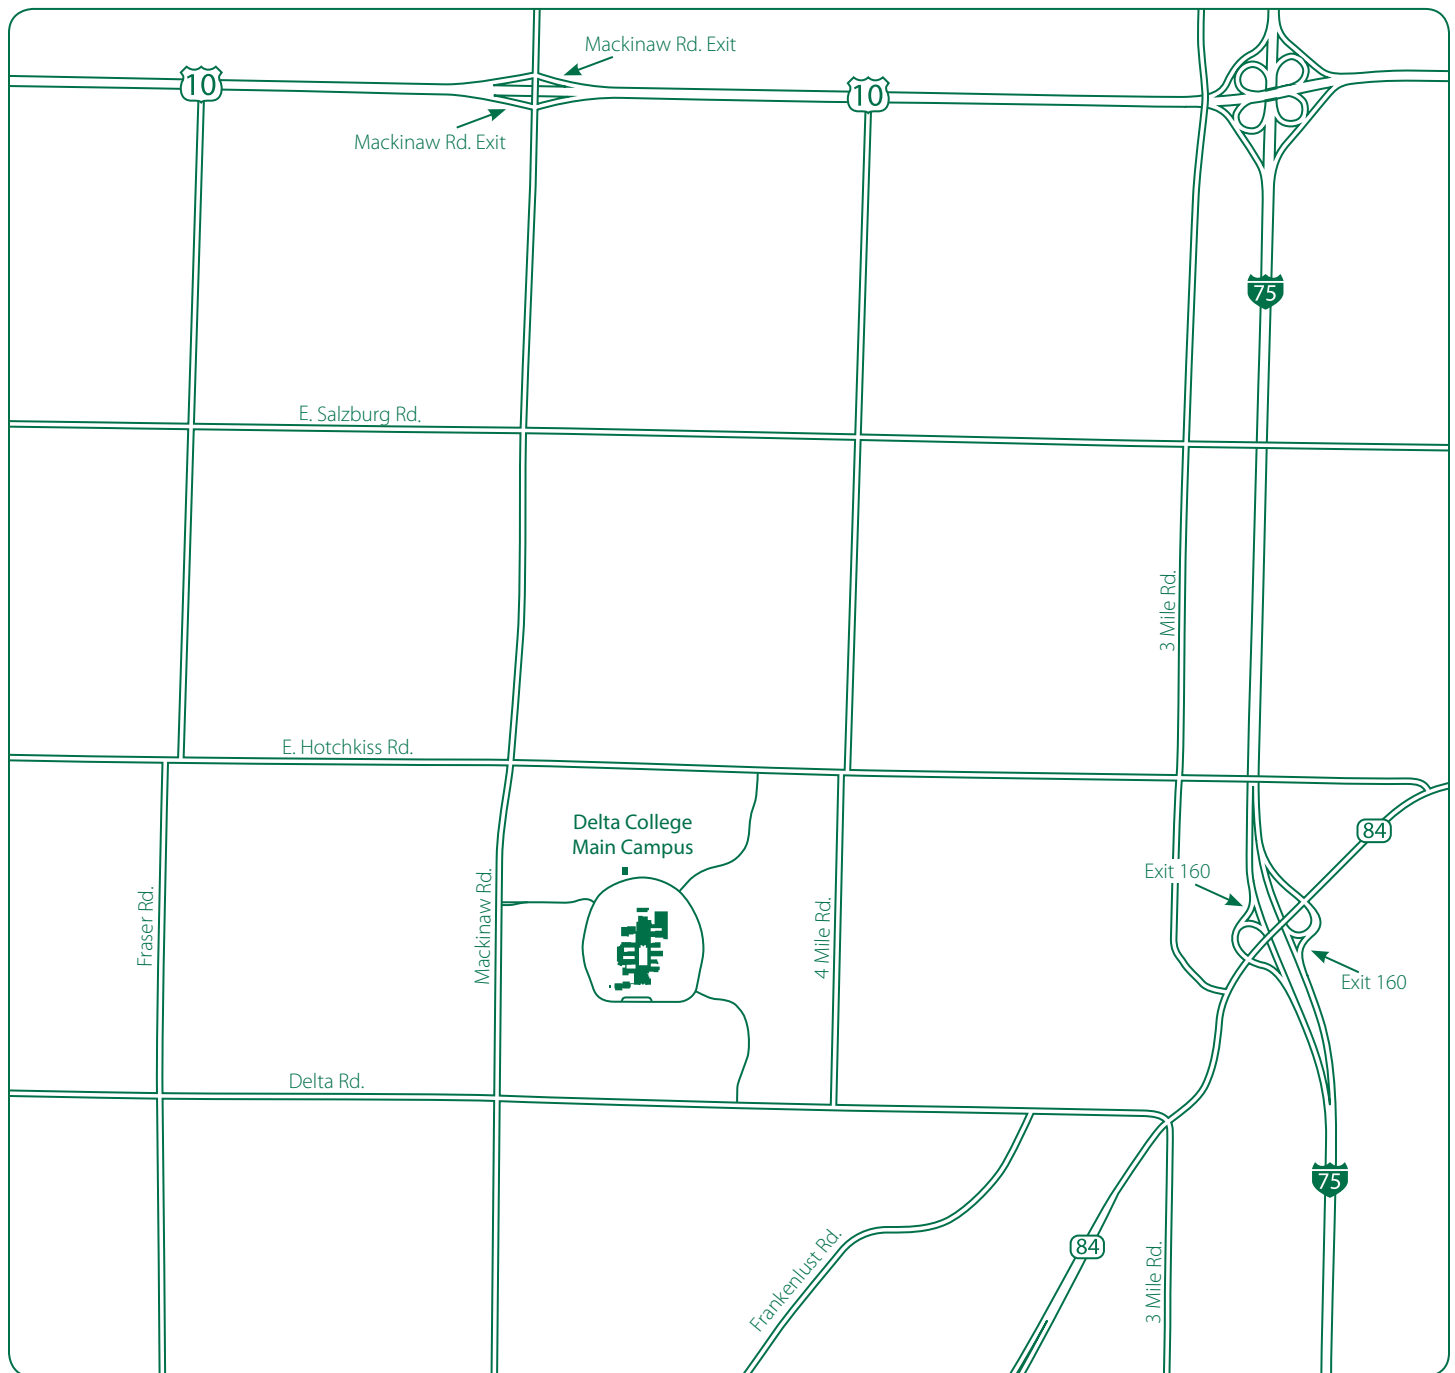

Courtyard Level (000 series)

Bookstore	N015
Commons Food Court	N005
Radio & TV	A wing

Upper Level (200 Series)

Elevator ✖

Rooms and Service Areas are identified by wing letter and level number.

Surrounding Area

From I-75

Take exit 160. Turn south onto M-84.
Travel 1/4 mile to the second traffic light.
Turn west onto Delta Road.
Travel 1-1/4 miles. Delta College entrance is on the right.

From US-10

Exit south at Mackinaw Road exit onto Mackinaw Road.
Travel south 2-1/4 miles, past the blinking light at Hotchkiss Road.
Delta College entrance is on the left.